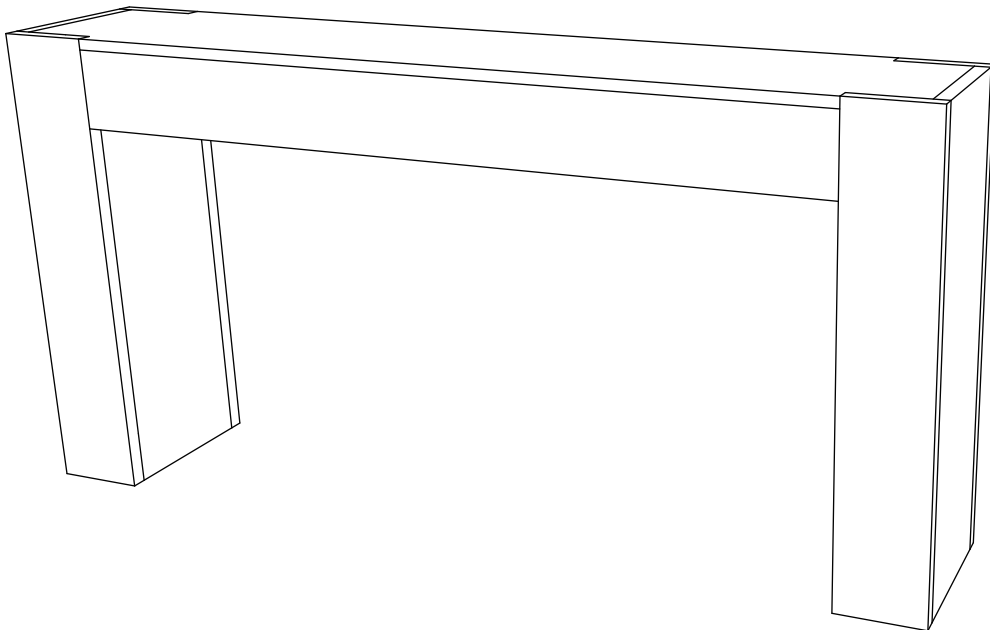

Tribesigns

DESIGNED FOR LIFE

Assembly Instructions

Console table

Model No.
HOGA-HL0226

 **LITTLE TREE**
Little Tree by Tribesigns

www.tribesigns.com

Contact Us